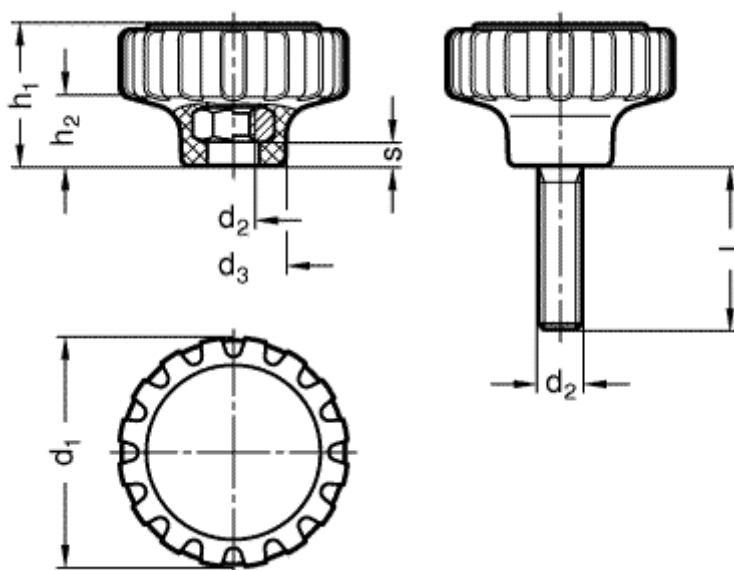

Article number: 201139011

Description: E+G Knurled knob  
GN 7336-42-M8-40-NI

## Measures

d1 = 42  
d2 = M 8  
d3 = 19  
h1 = 25  
h2 = 13  
l = 40  
s = 5